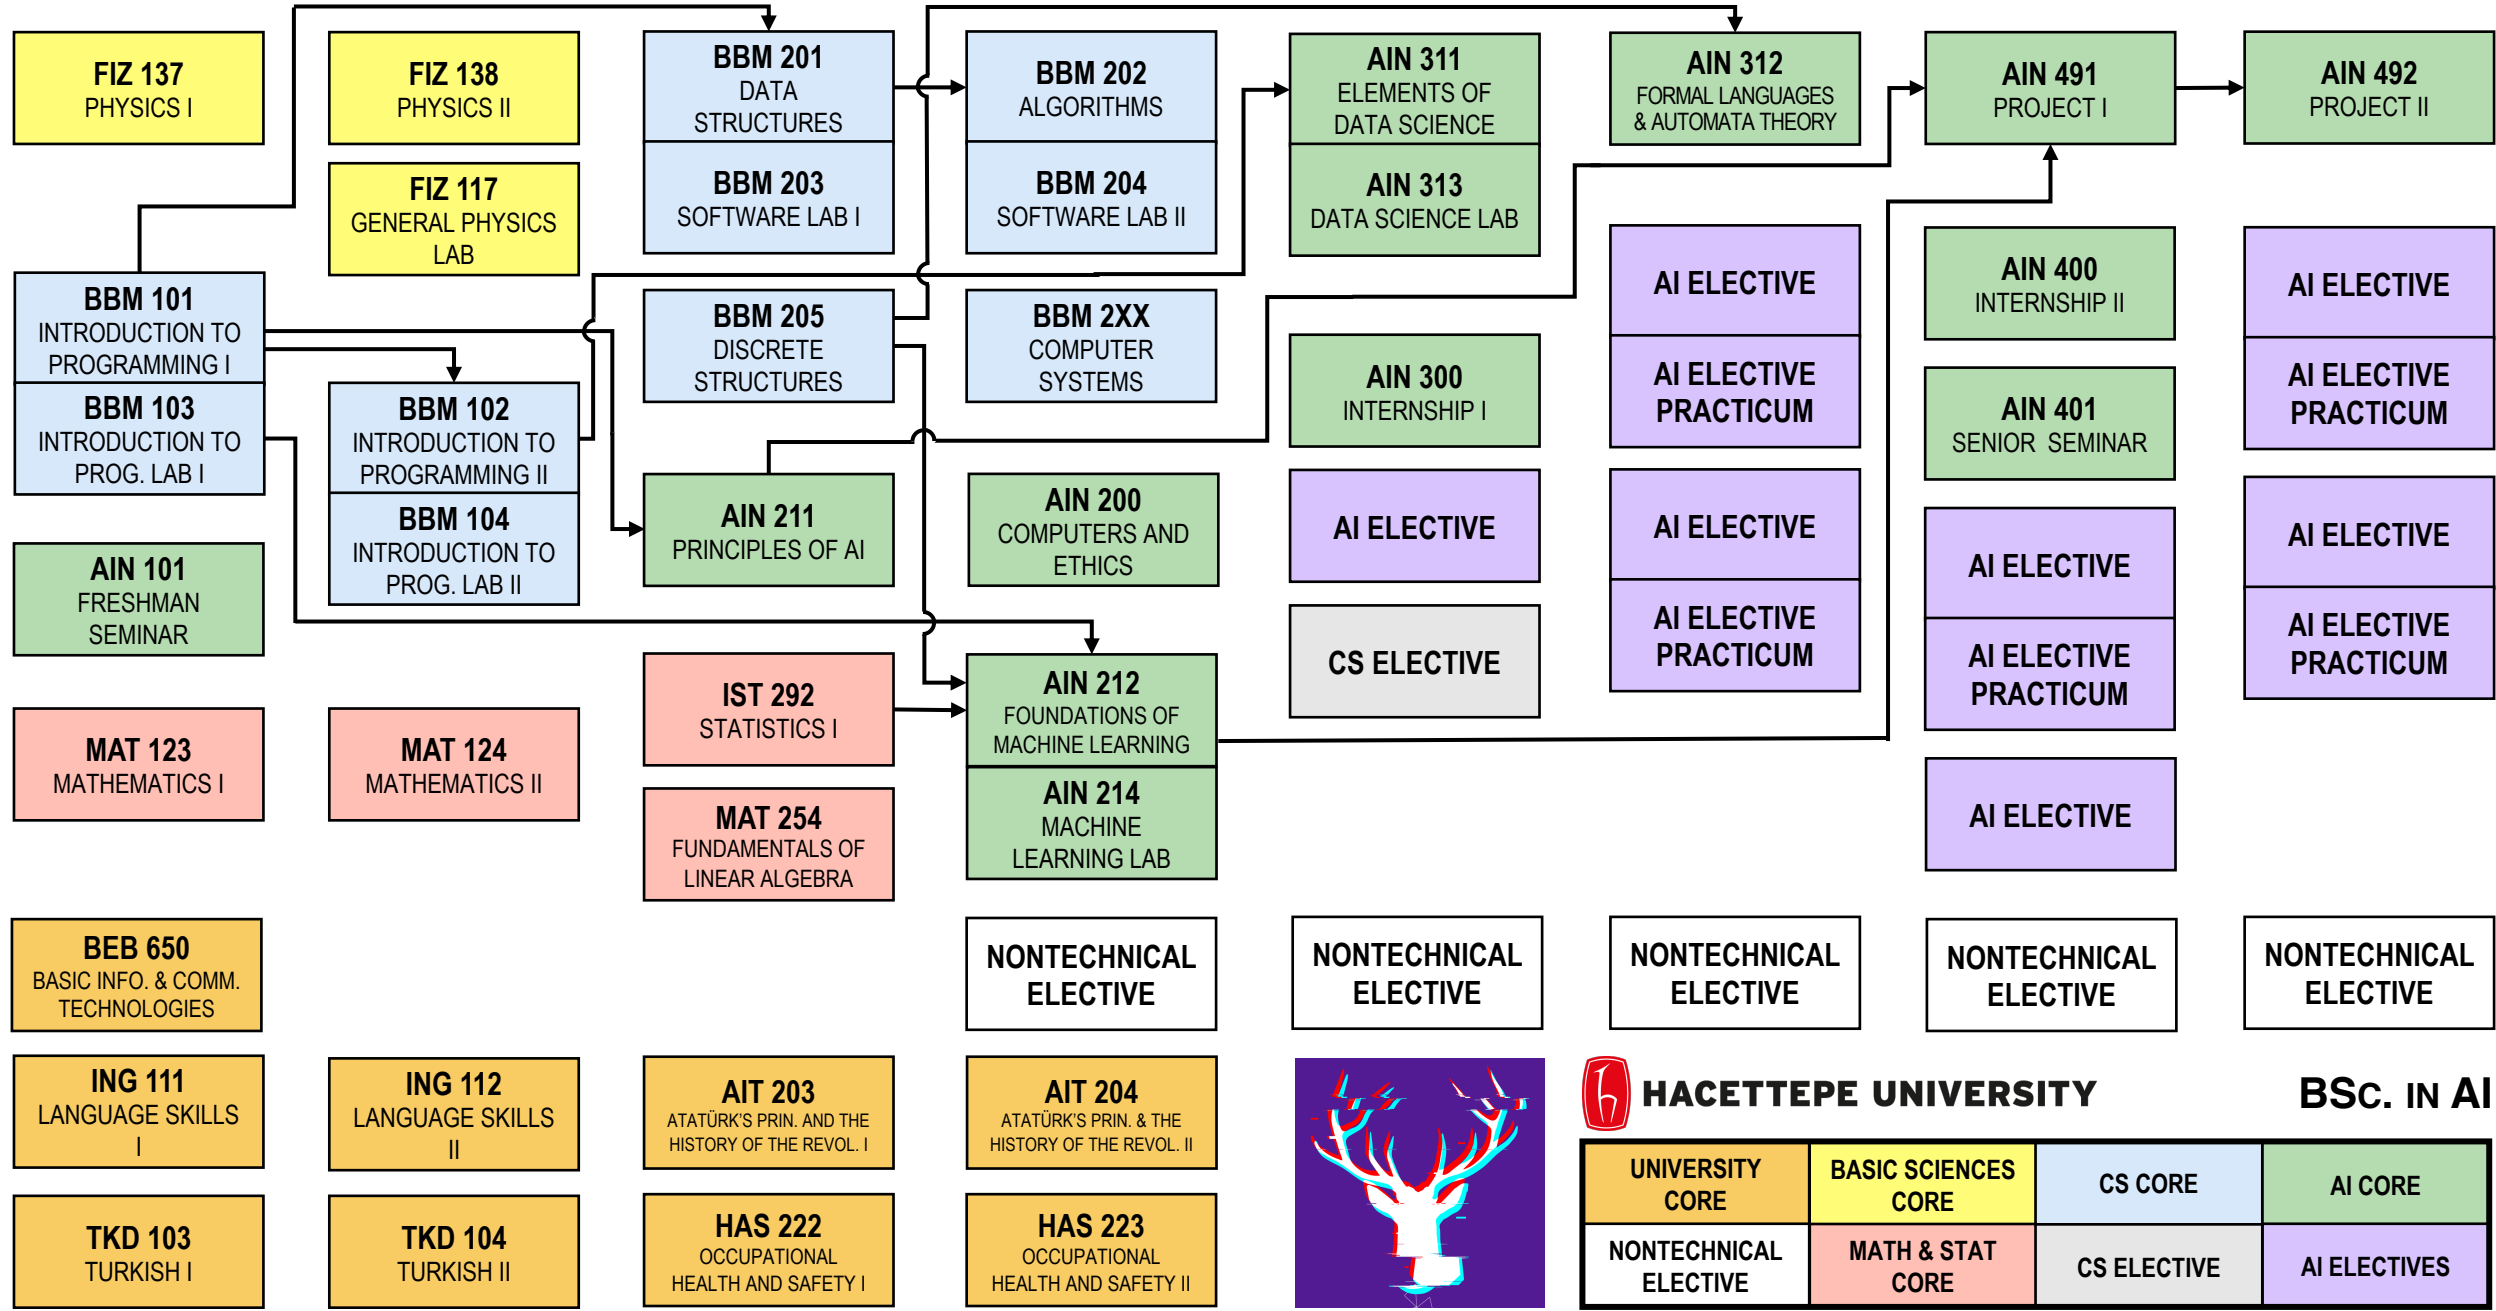

1st Semester 2nd Semester 3rd Semester 4th Semester 5th Semester 6th Semester 7th Semester 8th Semester

HACETTEPE UNIVERSITY

BSc. IN AI

UNIVERSITY CORE	BASIC SCIENCES CORE	CS CORE	AI CORE
NONTECHNICAL ELECTIVE	MATH & STAT CORE	CS ELECTIVE	AI ELECTIVES